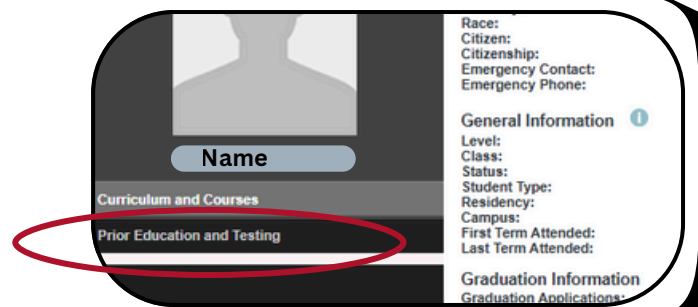

How to Check Your Placement Levels

SANTA BARBARA CITY COLLEGE | Welcome Center

1

Go to [My.SBCC.edu](https://my.sbccc.edu)

2

Hover over “Student Resources” and click on “Profile”

3

Click on “Prior Education and Testing”