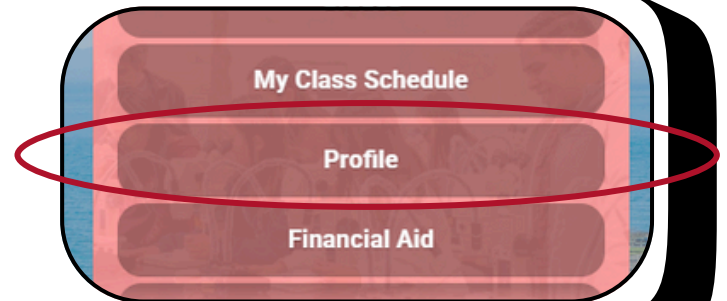

How to Check Your Placement Levels

SANTA BARBARA CITY COLLEGE | Welcome Center

1

Go to [My.SBCC.edu](https://my.sbccc.edu)

2

Hover over “Student Resources” and click on “Profile”

3

Click on “Prior Education and Testing”