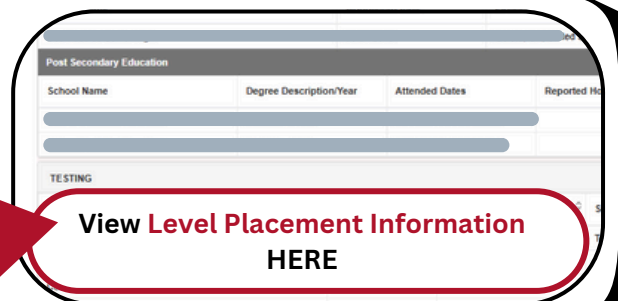

4

View transcript information on the right side under “Testing”